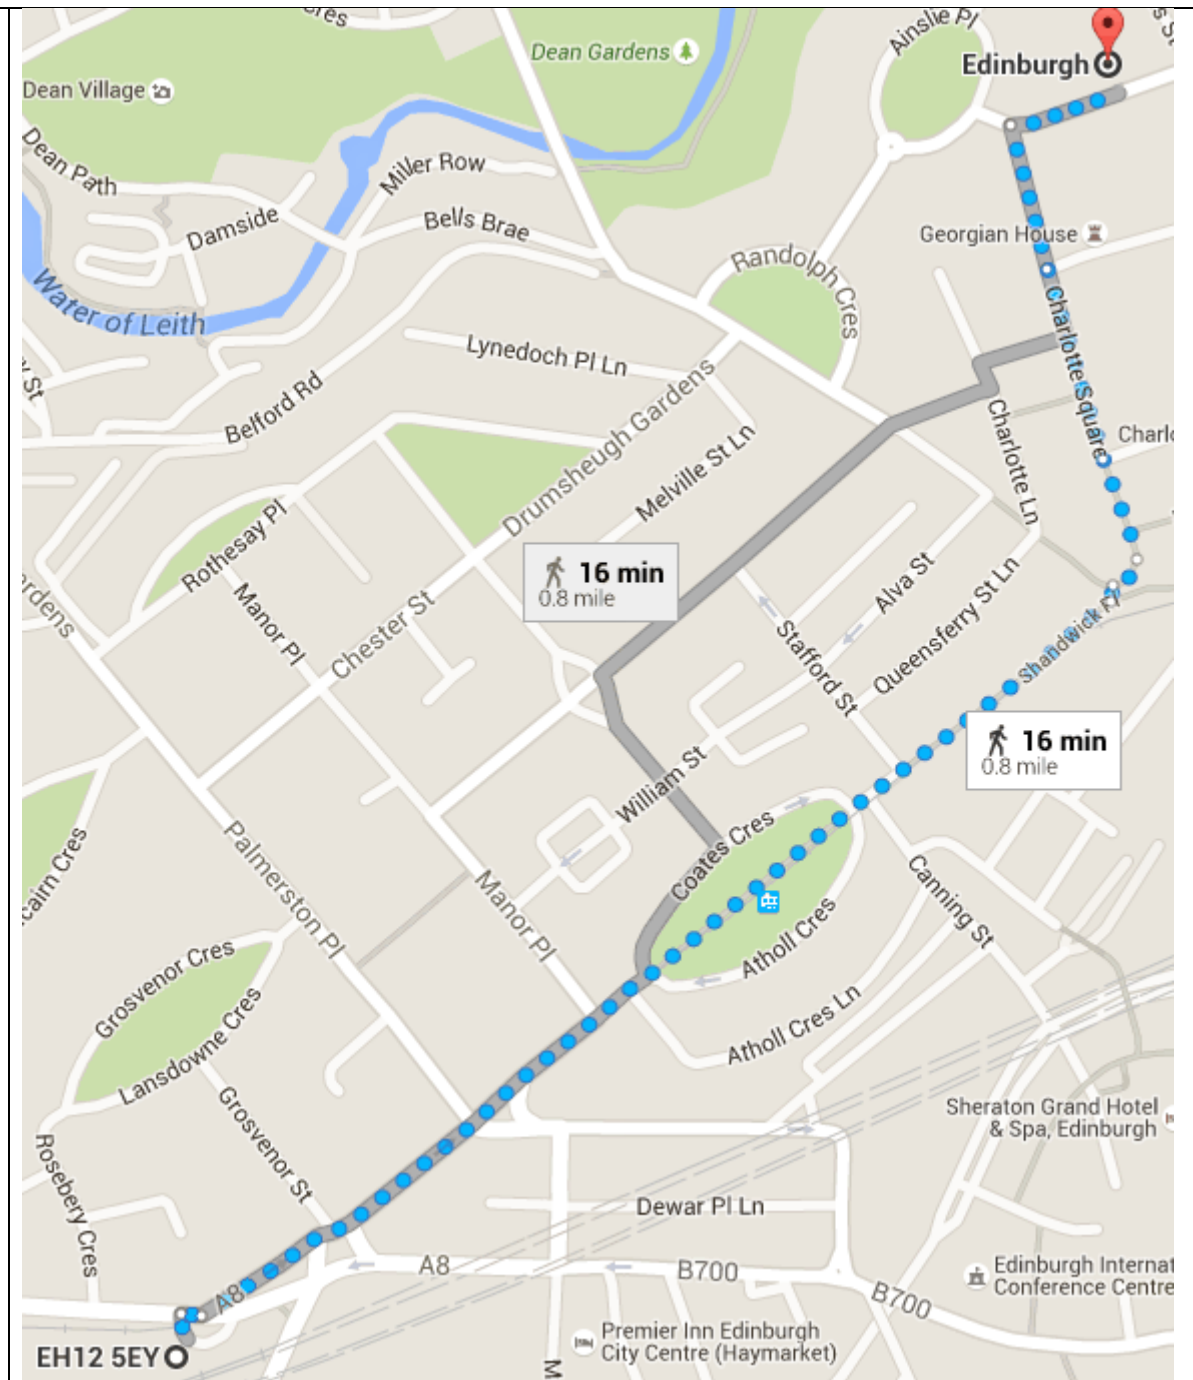

Manchester M60 7RA, United Kingdom

↑ Head west on Station Approach

200 ft

↶ Turn left toward Aytoun St/A6

354 ft

↶ Turn left toward Aytoun St/A6

410 ft

↷ Turn right onto Aytoun St/A6

M1 6DE, UK

Edinburgh Citibase

16 min (0.8 mile)

Via A8

EH12 5EY

UK

- ↑ Head northwest toward Haymarket Terrace/A8
59 ft
- ↪ Turn right onto Haymarket Terrace/A8
46 ft
- ↶ Slight left to stay on Haymarket Terrace/A8
0.5 mi
- ↶ Turn left toward Queensferry St/A90
93 ft
- ↪ Turn right onto Queensferry St/A90
85 ft
- ↑ Queensferry St/A90 turns slightly left and becomes Hope St
233 ft
- ↑ Continue straight onto Charlotte Square
433 ft
- ↑ Continue onto Glenfinlas St
328 ft
- ↪ Turn right onto St Colme St
246 ft

Edinburgh
EH3 6AA, UK

Glasgow Crystal Palace

3 min (0.2 mile)

Via Union St and Jamaica St

Glasgow Central Station

Gordon Street, Glasgow G1 3SL, United Kingdom

↑ Head east toward Union St
13 ft

↘ Turn right onto Union St
0.1 mi

↑ Continue onto Jamaica St
328 ft

The Crystal Palace

36 Jamaica Street, Glasgow G1 4QD, United Kingdom

Newcastle Citibase

6 min (0.2 mile)

Via A186

Manors Railway Station

Newcastle upon Tyne NE1 6UR, United Kingdom