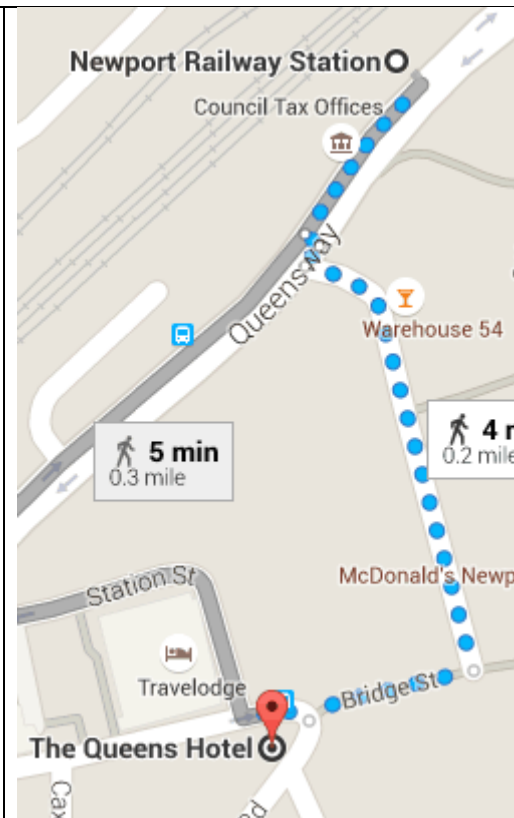

161 ft

Croydon Conference Centre

5-9 Surrey Street, Croydon, Surrey CR0 1RG, United Kingdom

Birmingham Citibase

9 min (0.4 mile)

Via Gough St

Birmingham New Street station

New Street, Birmingham, West Midlands B2 4QA, United Kingdom

210 ft

↷ Turn right to stay on Bridge St

59 ft

The Queens Hotel

19 Bridge Street, Newport, Gwent NP20 4AN, United Kingdom

Manchester Waterhouse

10 min (0.4 mile)

Via Oxford St/A34

Manchester Oxford Road

United Kingdom

↑ Head northeast toward Station Approach

72 ft

↙ Slight left onto Station Approach

200 ft

↘ Turn right onto Whitworth St W/B6469

72 ft

↙ Slight left onto Princess St/A34

187 ft

The Waterhouse

67-71 Princess Street, Manchester, Lancashire M2 4EG,
United Kingdom

Manchester Citibase

10 min (0.5 mile)

Via Major St

Manchester Piccadilly