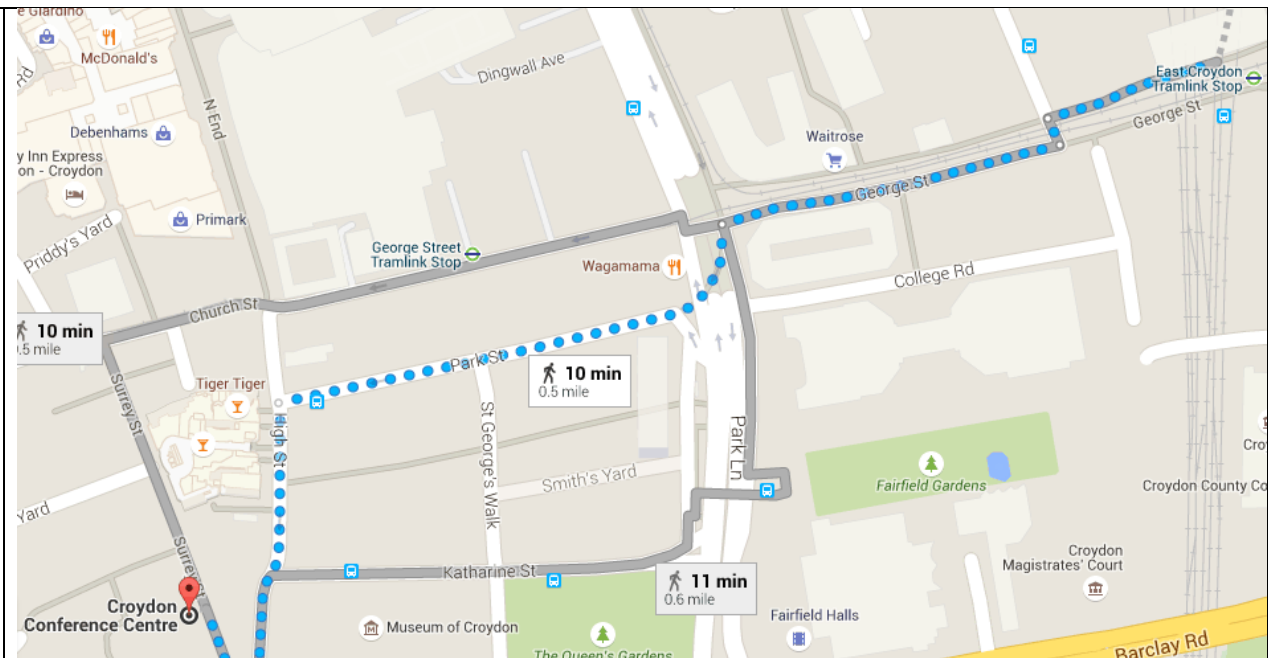

East Croydon Station

George Street George Street, Croydon, London CR0 1LF, United Kingdom

↑ Head west toward Dingwall Rd

331 ft

↙ Turn left onto Dingwall Rd

56 ft

↘ Turn right onto George St

0.1 mi

Via Park St

East Croydon Station

George Street George Street, Croydon, London CR0 1LF, United Kingdom

↑ Head west toward Dingwall Rd

331 ft

↶ Turn left onto Dingwall Rd

56 ft

↷ Turn right onto George St

161 ft

Croydon Conference Centre

5-9 Surrey Street, Croydon, Surrey CR0 1RG, United Kingdom

Birmingham Citibase

9 min (0.4 mile)

Via Gough St

Birmingham New Street station

New Street, Birmingham, West Midlands B2 4QA, United Kingdom

Walk for 318 ft

318 ft

↑ Head south toward Station St

121 ft

↪ Turn right onto Station St

115 ft

↪ Turn right toward Station St

36 ft