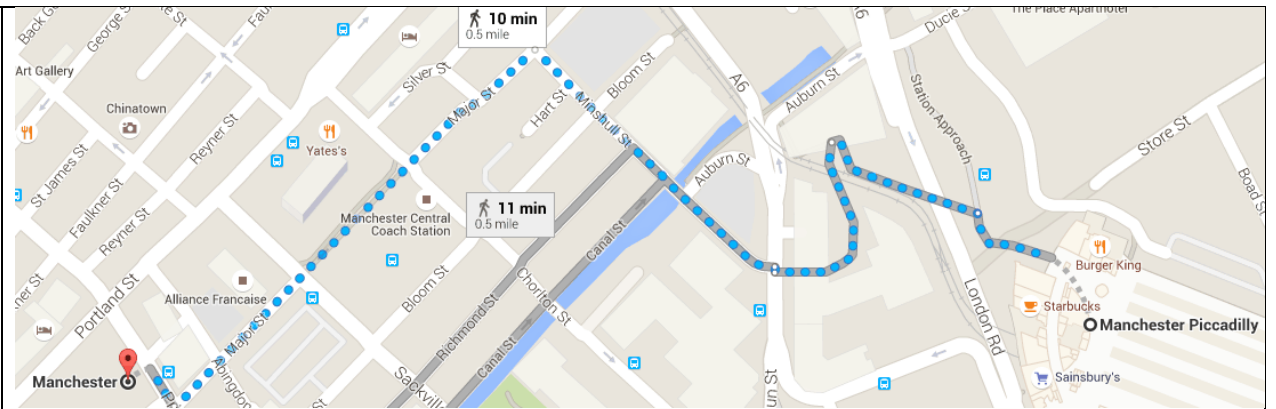

Manchester M60 7RA, United Kingdom

↑ Head west on Station Approach

200 ft

↶ Turn left toward Aytoun St/A6

354 ft

↶ Turn left toward Aytoun St/A6

410 ft

↷ Turn right onto Aytoun St/A6

10 ft

↶ Turn left onto Minshull St

0.1 mi

↶ Turn left onto Major St

0.2 mi

↷ Turn right onto Princess St/A34

92 ft

Manchester

M1 6DE, UK

Edinburgh Citibase

16 min (0.8 mile)

Via A8

EH12 5EY

UK

- ↑ Head northwest toward Haymarket Terrace/A8
59 ft
- ↪ Turn right onto Haymarket Terrace/A8
46 ft
- ↶ Slight left to stay on Haymarket Terrace/A8
0.5 mi
- ↶ Turn left toward Queensferry St/A90
93 ft
- ↪ Turn right onto Queensferry St/A90
85 ft
- ↑ Queensferry St/A90 turns slightly left and becomes Hope St
233 ft
- ↑ Continue straight onto Charlotte Square
433 ft
- ↑ Continue onto Glenfinlas St
328 ft
- ↪ Turn right onto St Colme St
246 ft

Head west on Melbourne St/A186 toward
Trafalgar St

0.2 mi

Citibase

12 Mosley Street, Newcastle upon Tyne, Tyne and Wear NE1
1DE, United Kingdom

Brocket Arms – Wigan

22 min (1.0 mile)

Via B5376

Wigan North Western