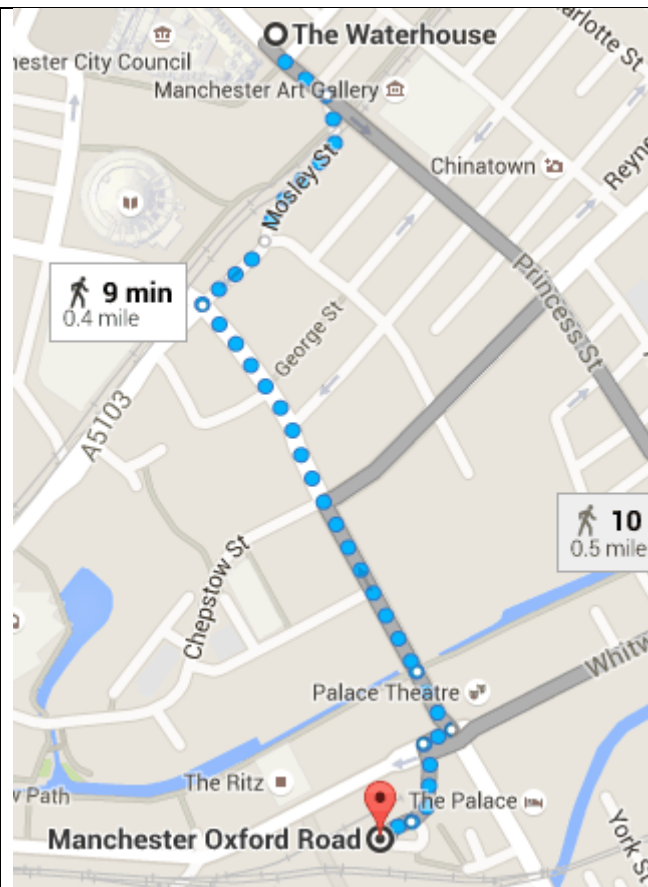

Manchester Oxford Road

United Kingdom

↑ Head northeast toward Station Approach

72 ft

↙ Slight left onto Station Approach

200 ft

↘ Turn right onto Whitworth St W/B6469

72 ft

↙ Turn left onto Oxford St/A34

161 ft

↘ Sharp right to stay on Oxford St/A34

0.2 mi

↘ Turn right onto St Peter's Square

207 ft

↑ Continue onto Mosley St

400 ft

↙ Slight left onto Princess St/A34

187 ft

The Waterhouse

67-71 Princess Street, Manchester, Lancashire M2 4EG,
United Kingdom

Manchester Citibase

10 min (0.5 mile)

Via Major St

Manchester Piccadilly

Manchester M60 7RA, United Kingdom

↑ Head west on Station Approach

200 ft

↶ Turn left toward Aytoun St/A6

354 ft

↶ Turn left toward Aytoun St/A6

410 ft

↷ Turn right onto Aytoun St/A6