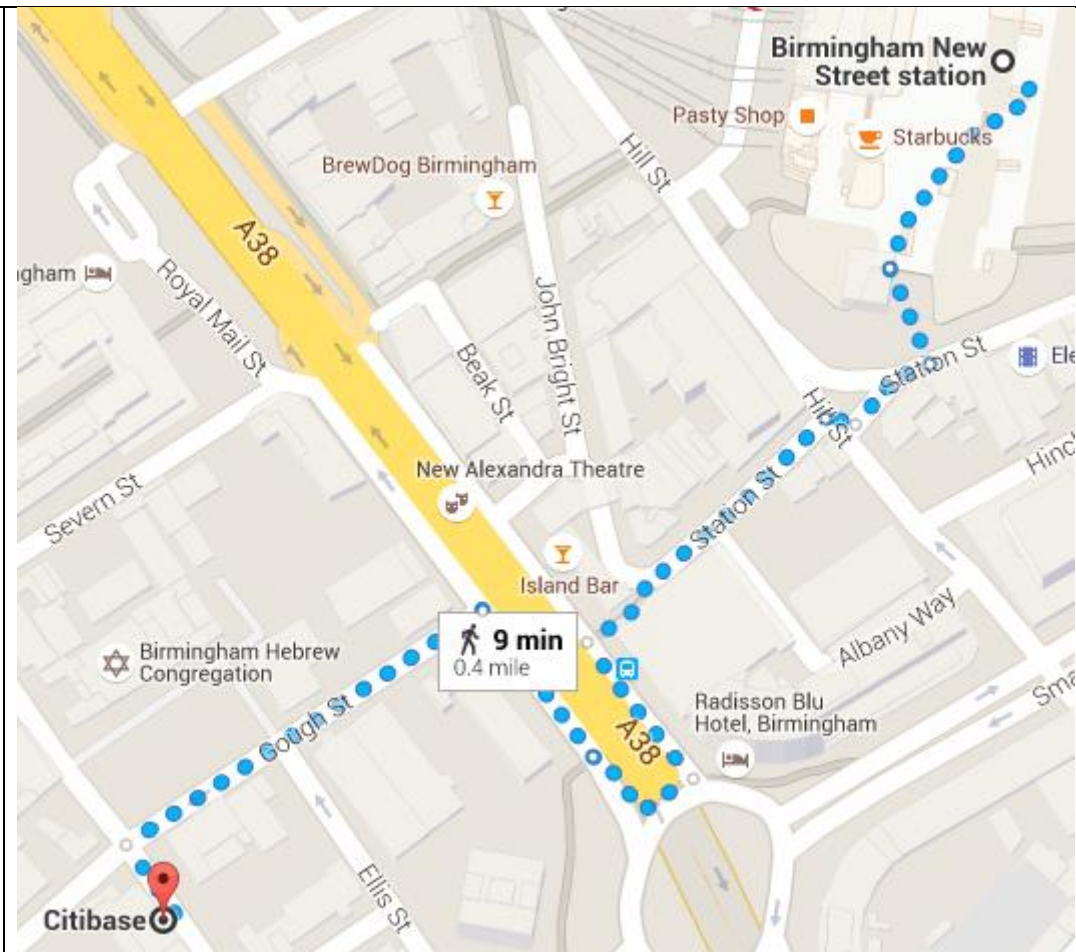

161 ft

Croydon Conference Centre

5-9 Surrey Street, Croydon, Surrey CR0 1RG, United Kingdom

Birmingham Citibase

9 min (0.4 mile)

Via Gough St

Birmingham New Street station

New Street, Birmingham, West Midlands B2 4QA, United Kingdom

↶ Turn left onto Gough St

0.1 mi

↶ Turn left onto Blucher St

98 ft

Citibase

Lonsdale House, 52 Blucher Street, Birmingham B1 1QU, United Kingdom

Briar Rose Hotel

9 min (0.4 mile)

Via Navigation St

Birmingham New Street station

New Street, Birmingham, West Midlands B2 4QA, United Kingdom

Walk for 358 ft

358 ft

↑ Head west on Queens Dr toward Queens Dr

92 ft

↗ Turn right to stay on Queens Dr

Manchester M60 7RA, United Kingdom

↑ Head west on Station Approach

200 ft

↶ Turn left toward Aytoun St/A6

354 ft

↶ Turn left toward Aytoun St/A6

410 ft

↷ Turn right onto Aytoun St/A6