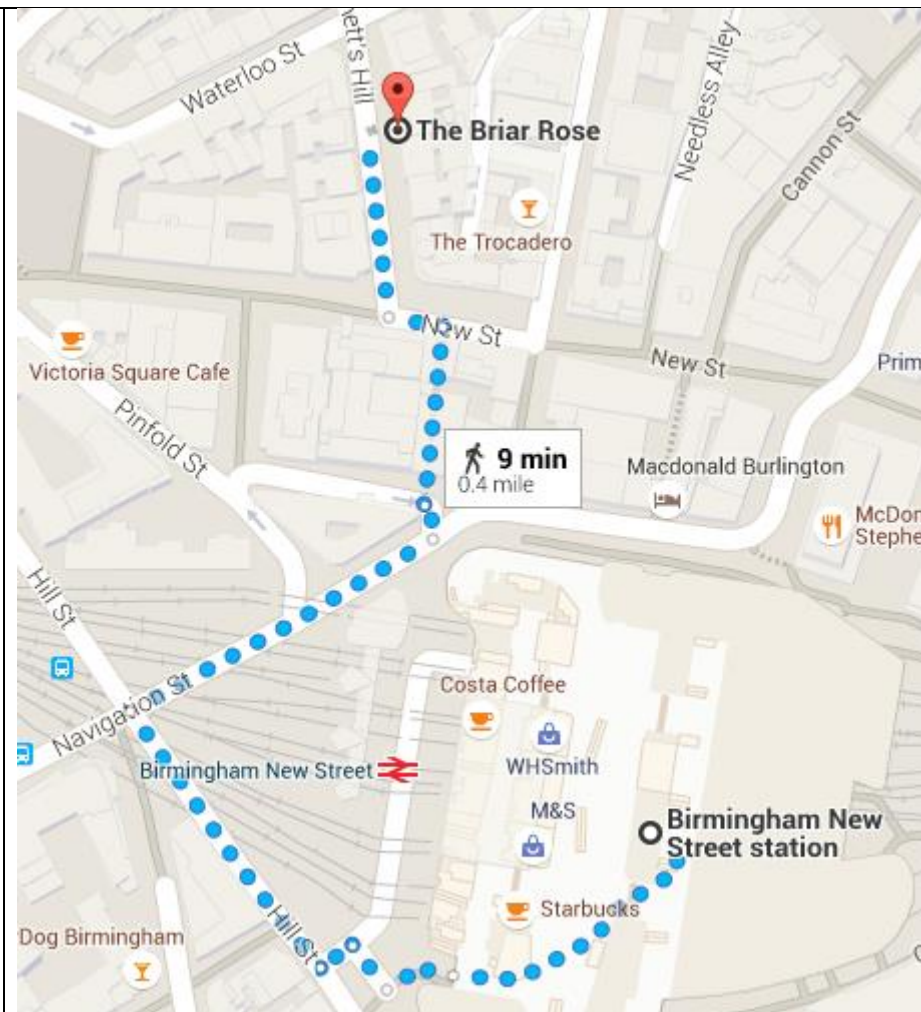

Briar Rose Hotel

9 min (0.4 mile)

Via Navigation St

Birmingham New Street station

New Street, Birmingham, West Midlands B2 4QA, United Kingdom

Walk for 358 ft

358 ft

↑ Head west on Queens Dr toward Queens Dr

92 ft

↗ Turn right to stay on Queens Dr

69 ft

↖ Turn left to stay on Queens Dr

46 ft

↗ Turn right onto Hill St

381 ft

↗ Turn right onto Navigation St

413 ft

↖ Turn left onto Stephenson St

46 ft

↗ Slight right onto Piccadilly Arcade

213 ft

↖ Turn left onto New St

66 ft

↗ Turn right onto Bennett's Hill

220 ft

The Briar Rose

25 Bennett's Hill, Birmingham, West Midlands B2 5RE, United Kingdom