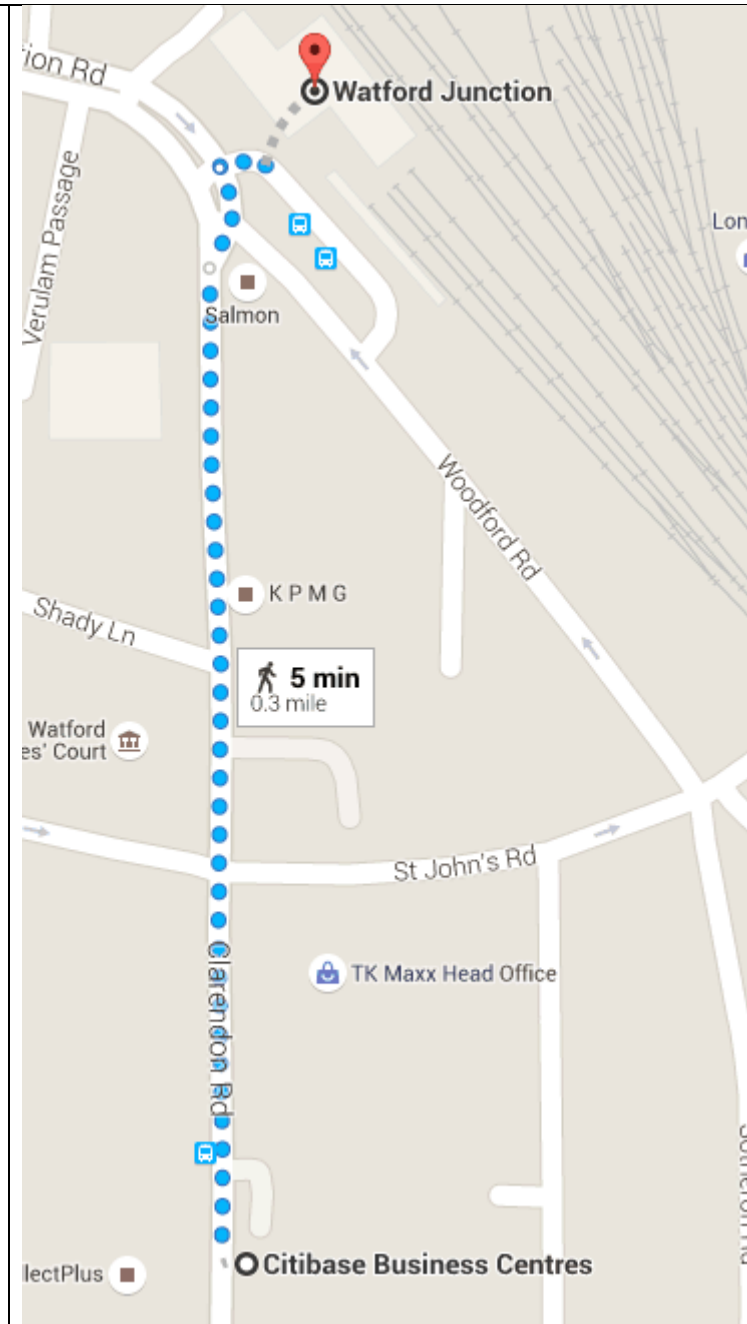

Watford Citibase

5 min (0.3 mile)

Via Clarendon Rd

Watford Junction

United Kingdom

↑ Head west toward Station Rd

56 ft

↶ Turn left onto Station Rd

131 ft

↑ Continue onto Clarendon Rd

0.2 mi

Citibase Business Centres

44 Clarendon Road, Watford, Hertfordshire WD17 1JJ, United Kingdom

Croydon Citibase

9 min (0.5 mile)

Via Park St

East Croydon Station

George Street George Street, Croydon, London CR0 1LF, United Kingdom

↑ Head west toward Dingwall Rd

331 ft

↙ Turn left onto Dingwall Rd

56 ft

↘ Turn right onto George St

0.1 mi

↙ Turn left onto Park St

0.2 mi

↙ Turn left onto High St

0.1 mi

Citibase Business Centres

77 High Street, Croydon, Surrey CR0 1QQ, United Kingdom

Croydon Conference Centre

10 min (0.5 mile)